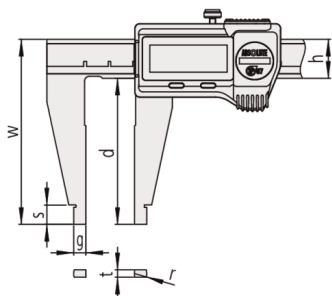

### Description

This is a Digimatic caliper with nib-style jaws that lets you measure inside dimensions. It offers you the following benefits:

- Rounded measuring surfaces enable you to measure inside dimensions.
- ABSOLUTE System delivers reliable measurements.

## Dimensions

|    |              |
|----|--------------|
| d: | <b>60 mm</b> |
| g: | <b>5 mm</b>  |
| s: | <b>8 mm</b>  |
| w: | <b>76 mm</b> |
| h: | <b>16 mm</b> |
| t: | <b>3 mm</b>  |
| r: | <b>5 mm</b>  |